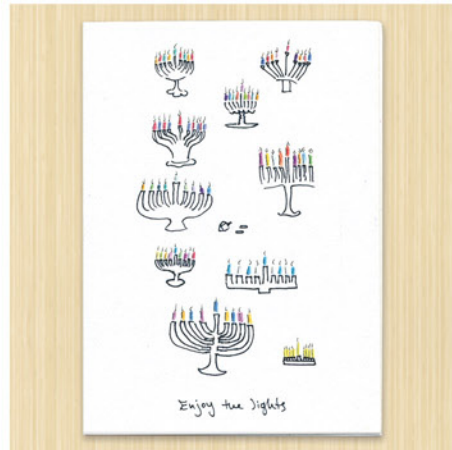

Rosie Schulick
74 Cotton Mill Hill
Unit A-351
Brattleboro, VT. 05301
802-380-3638
rosie@rosieswonders.com

Rosie's Wonders

connection cards

Welcome to the Pack!

★
100% recycled paper
Hand drawn
Made in Vermont

Enjoy the Lights
$2 ea. / RWC104